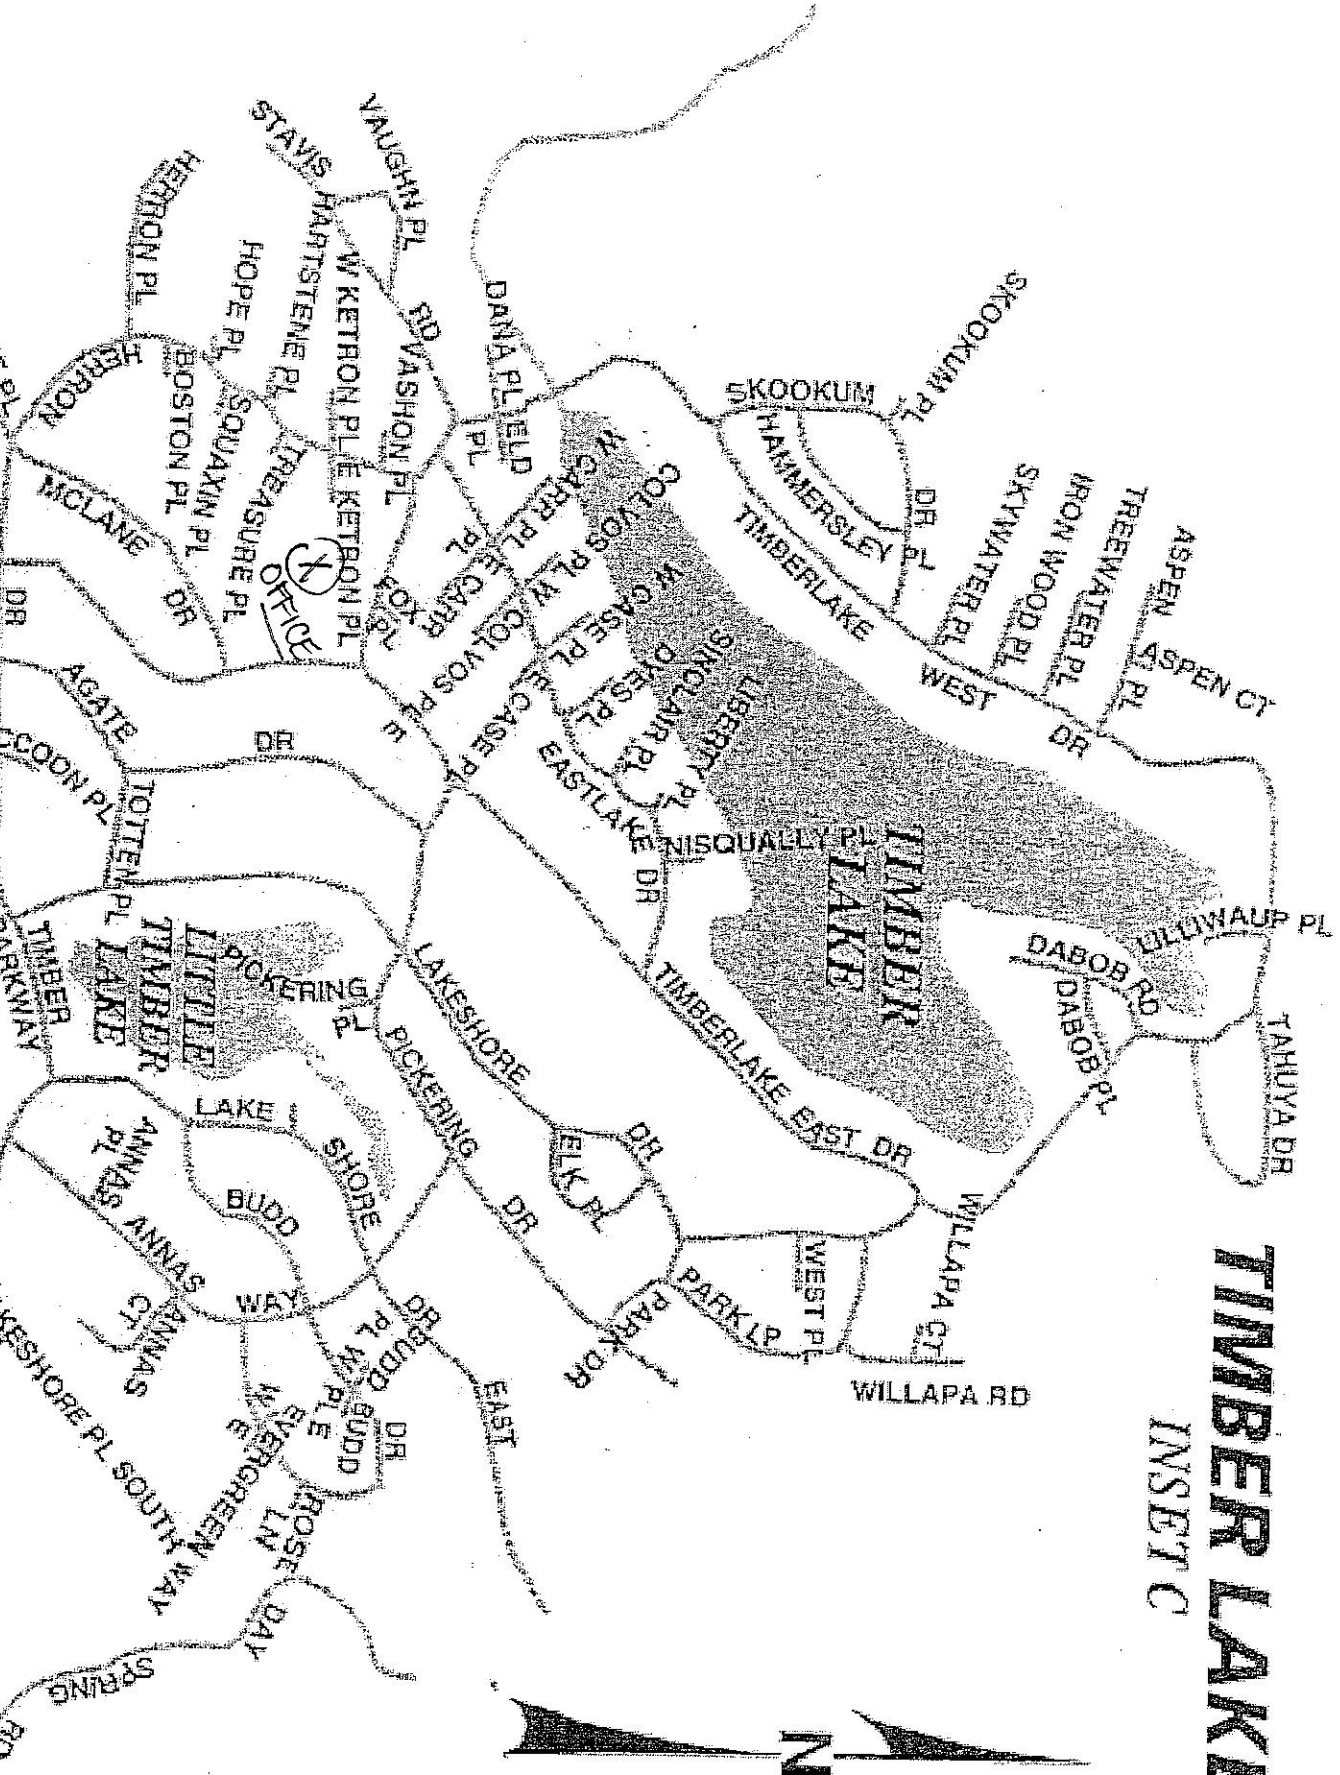

ENTRANCE

AGATE RD
MCLANE PL
AGATE RD

OFFICE

TIMBER LAKE

INSET C

Timberlake Community Club Park Map

MAP KEY

- A= Timberlake Community Center
- B= Extra Parking for Timberlake Community Center
- C= Timber Park
- D= Skookum Park
- E= Island Park
- F= Big Lake Boat Launch
- G= Springer Park
- H= Springer Park Parking Lot
- I= Little Lake Boat Launch
- J= Alder Park
- K= Cedar Park